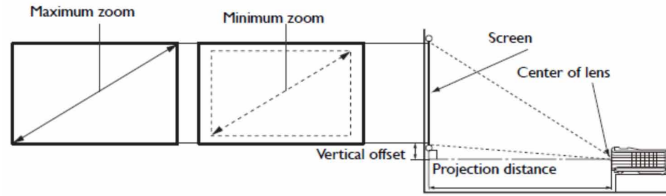

MX720 Digital Projector

Distance Chart

The screen aspect ratio is 4:3 and the projected picture is 4:3

Screen Size				Distance from screen (in)			Vertical offset (in)
Diagonal		W (in)	H (in)	Min length (Max zoom)	Average	Min length (Max zoom)	
Inch	mm						
40	1016	24	32	52.4	57.7	62.9	1.18
50	1270	30	40	65.6	72.1	78.7	1.49
60	1524	36	48	78.7	86.6	94.4	1.81
70	1778	42	56	91.8	101.0	110.2	2.08
80	2032	48	64	105	115.4	125.9	2.40
90	2286	54	72	118.1	129.9	141.7	2.71
100	2540	60	80	131.2	144.3	157.4	2.99
120	3048	72	96	157.4	173.2	188.9	3.58
150	3810	90	120	196.8	216.5	236.2	4.48
200	5080	120	160	262.4	288.7	314.9	5.98
250	6350	150	200	328.0	360.9	393.7	7.51
300	7620	180	240	393.7	433.0	472.4	9.01