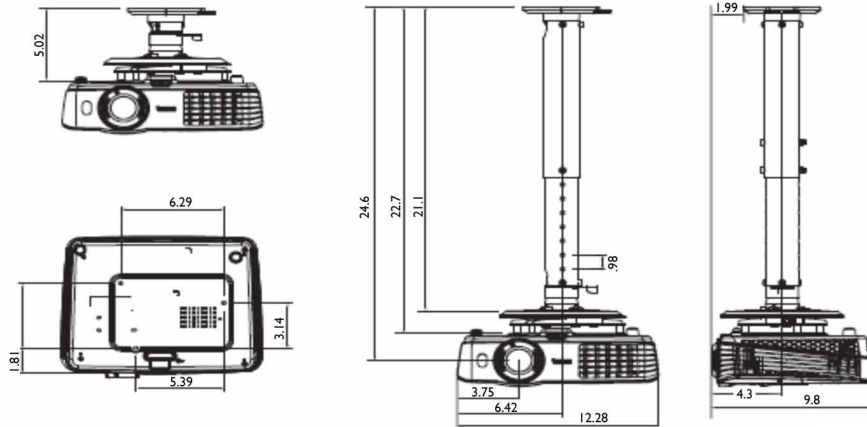

MX720 Digital Projector

Distance Chart

The screen aspect ratio is 4:3 and the projected picture is 4:3

Screen Size				Distance from screen (in)			Vertical offset (in)
Diagonal		W (in)	H (in)	Min length (Max zoom)	Average	Min length (Max zoom)	
Inch	mm						
40	1016	24	32	52.4	57.7	62.9	1.18
50	1270	30	40	65.6	72.1	78.7	1.49
60	1524	36	48	78.7	86.6	94.4	1.81
70	1778	42	56	91.8	101.0	110.2	2.08
80	2032	48	64	105	115.4	125.9	2.40
90	2286	54	72	118.1	129.9	141.7	2.71
100	2540	60	80	131.2	144.3	157.4	2.99
120	3048	72	96	157.4	173.2	188.9	3.58
150	3810	90	120	196.8	216.5	236.2	4.48
200	5080	120	160	262.4	288.7	314.9	5.98
250	6350	150	200	328.0	360.9	393.7	7.51
300	7620	180	240	393.7	433.0	472.4	9.01

Wall Mount Chart

Ceiling Mount screw: M4
(Max L = 25 mm; Min L = 20 mm)

Unit: inch

Dimensions