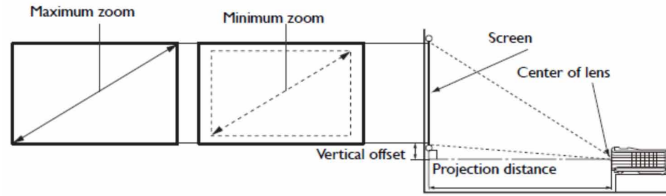

MX720 Digital Projector

Distance Chart

The screen aspect ratio is 4:3
and the projected picture is 4:3

Screen Size				Distance from screen (in)			Vertical offset (in)
Diagonal		W (in)	H (in)	Min length (Max zoom)	Average	Min length (Max zoom)	
Inch	mm						
40	1016	24	32	52.4	57.7	62.9	1.18
50	1270	30	40	65.6	72.1	78.7	1.49
60	1524	36	48	78.7	86.6	94.4	1.81
70	1778	42	56	91.8	101.0	110.2	2.08
80	2032	48	64	105	115.4	125.9	2.40
90	2286	54	72	118.1	129.9	141.7	2.71
100	2540	60	80	131.2	144.3	157.4	2.99
120	3048	72	96	157.4	173.2	188.9	3.58
150	3810	90	120	196.8	216.5	236.2	4.48
200	5080	120	160	262.4	288.7	314.9	5.98
250	6350	150	200	328.0	360.9	393.7	7.51
300	7620	180	240	393.7	433.0	472.4	9.01