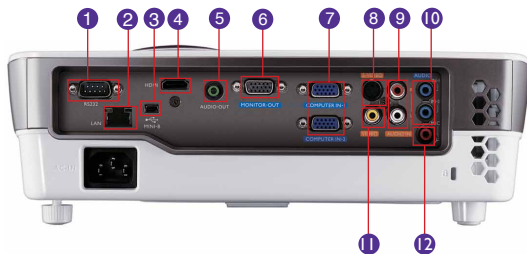

DIGITAL PROJECTOR | MX720

Features

- Native XGA (1024 x 768) Resolution
- 3,500 ANSI Lumens, 13,000:1 Contrast Ratio
- Up to 6,000 Hours Long Lamp Life
- SmartEco™ Power Saving Technology
- LAN control and LAN display function

Input and Output Terminals

- | | |
|-----------------------------|-----------------------------------|
| 1 RS232 (DB-9pin) | 7 Computer In 1 & 2 (D-sub 15pin) |
| 2 LAN (RJ45) | 8 S-Video In (Mini DIN 4pin) |
| 3 USB (Type Mini B) | 9 Audio In L/R (RCA) |
| 4 HDMI | 10 Audio In (Mini Jack) |
| 5 Audio Out (Mini Jack) | 11 Composite Video In (RCA) |
| 6 Monitor Out (D-sub 15pin) | 12 Microphone in |