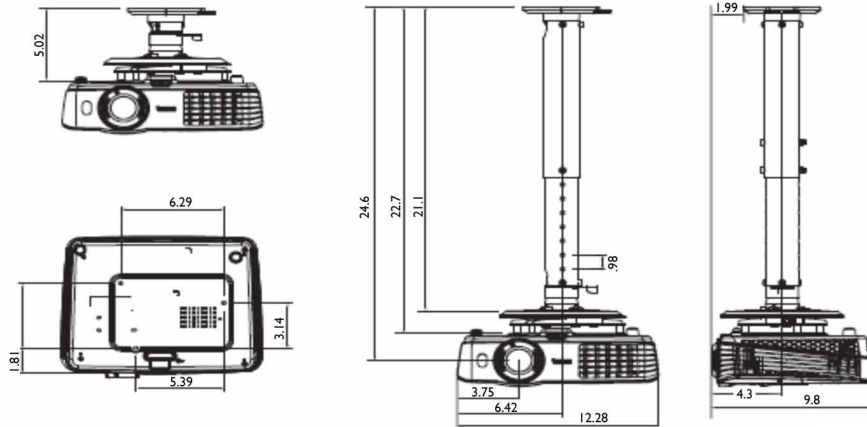

MX720 Digital Projector

Distance Chart

The screen aspect ratio is 4:3
and the projected picture is 4:3

Screen Size				Distance from screen (in)			Vertical offset (in)
Diagonal		W (in)	H (in)	Min length (Max zoom)	Average	Min length (Max zoom)	
Inch	mm						
40	1016	24	32	52.4	57.7	62.9	1.18
50	1270	30	40	65.6	72.1	78.7	1.49
60	1524	36	48	78.7	86.6	94.4	1.81
70	1778	42	56	91.8	101.0	110.2	2.08
80	2032	48	64	105	115.4	125.9	2.40
90	2286	54	72	118.1	129.9	141.7	2.71
100	2540	60	80	131.2	144.3	157.4	2.99
120	3048	72	96	157.4	173.2	188.9	3.58
150	3810	90	120	196.8	216.5	236.2	4.48
200	5080	120	160	262.4	288.7	314.9	5.98
250	6350	150	200	328.0	360.9	393.7	7.51
300	7620	180	240	393.7	433.0	472.4	9.01

Wall Mount Chart

Ceiling Mount screw: M4
(Max L = 25 mm; Min L = 20 mm)

Unit: inch

Dimensions