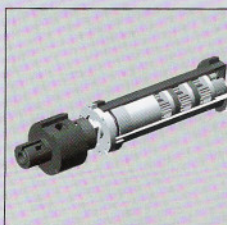

● Advanced SR system