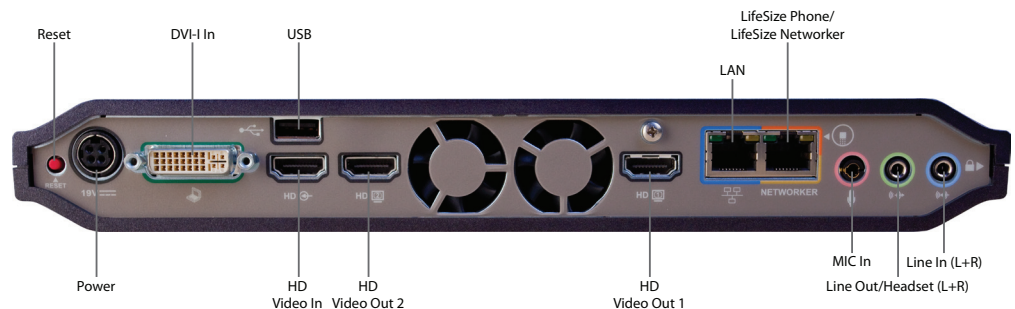

Intelligent Networking Features

Adaptive Motion Control (AMC)
NAT/Firewall Traversal (H.460/SIP)
IPv4 and IPv6 support
Auto bandwidth detection
ISDN support via LifeSize Networker

Directory and Address Book

Up to 1000 local directory entries
Save, Lock, Remove Redial List features
Missed call notification
Auto-Discovery directory lookup (patent pending)
LDAP support / H.350 compliant
Meetings Directory support

System Management

Out of box setup via web interface and management tool
SNMP
Backup and Restore capability
JPEG snapshots through web interface

Power

AC Voltage 100-240V, 50-60 Hz, 2.5A via external power supply

Environmental Data

Operating temperature: 0 C (32 F) to 40 C (104 F)
Operating Humidity: 15% to 85%, non-condensing
Storage temperature: -20 C (-4 F) to 60 C (140 F)
Storage humidity: 10% to 90%, non-condensing

Codec Dimensions

Width: 288mm (11.34")
Depth: 187.5mm (7.38")
Height: 41.3mm (1.63")
Weight: 1.29Kg (2.84 lbs)

Regulatory Model Number
LifeSize Express 220 = LFZ-018

For additional information: www.lifesize.com/support

Information contained in this document is preliminary and subject to change without notice. LifeSize is a registered trademark or trademark of LifeSize Communications in the U.S. and other countries. © Copyright 2009. All rights reserved. October 2009.

Corporate Headquarters:
901 S. Mopac Expressway
Building 3, Suite 300
Austin, Texas 78746 USA

Phone: +1 512 347 9300
Fax: +1 512 347 9301
Email: info@lifesize.com
www.lifesize.com

EMEA:
LifeSize Communications
Toll-Free Europe
008000 999 09 799

APAC:
LifeSize Communications
Hong Kong
Phone: +852 8239 3695